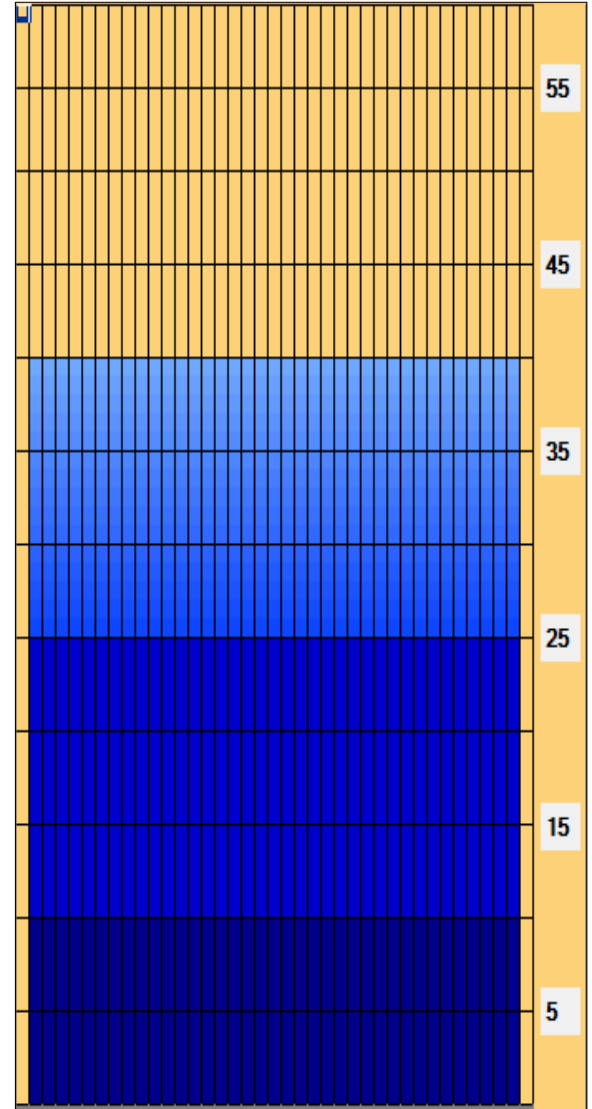

RADAT 2 10 JA 18

Oil Pattern Distance: 40 Feet	Reverse Brush Drop: 35 Feet	Oil Per Board: 40 uL
Forward Oil Total: 10.36 mL	Reverse Oil Total: 11.84 mL	Volume Oil Total: 22.2 mL
Forward Boards Crossed: 259 Boards	Reverse Boards Crossed: 296 Boards	Total Boards Crossed: 555 Boards

	Start	Stop	Loads	Speed	Crossed	Start	End	Feet	T.Oil
1	2L	2R	4	10	148	0.0	4.2	4.2	5920
2	2L	2R	3	14	111	4.2	10.1	5.9	4440
3	2L	2R	0	18	0	10.1	40.0	29.9	0

Navigation: Forward Reverse More

Conditioner:
Type In or Select One

TransferType:
Type In or Select One

Forward

Reverse

Combined

Buff

	Start	Stop	Loads	Speed	Crossed	Start	End	Feet	T.Oil
1	2L	2R	0	30	0	40.0	25.0	-15.0	0
2	2L	2R	3	22	111	25.0	15.7	-9.3	4440
3	2L	2R	3	18	111	15.7	8.1	-7.6	4440
4	2L	2R	2	14	74	8.1	4.2	-3.9	2960
5	2L	2R	0	14	0	4.2	0.0	-4.2	0

Navigation: Forward Reverse More

Item	3L-7L:18L-18R	8L-12L:18L-18R	13L-17L:18L-18R	18L-18R:17R-13R	18L-18R:12R-8R	18L-18R:7R-3R
Description	Outside Track:Middle	Middle Track:Middle	Inside Track:Middle	Middle: Inside Track	Middle:Middle Track	Middle:Outside Track
Track Zone Ratio	1	1	1	1	1	1