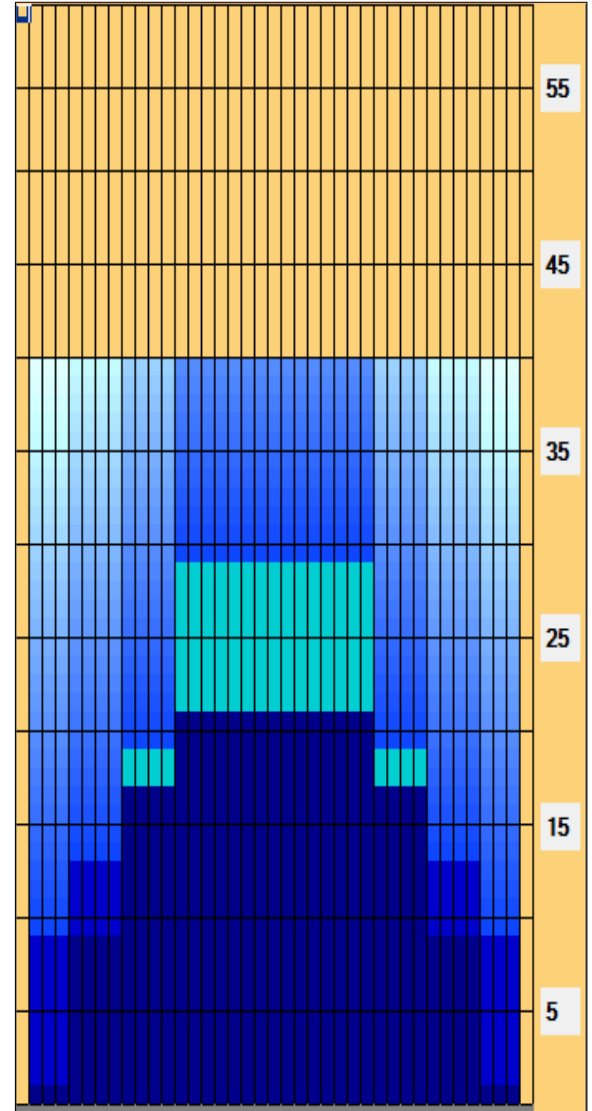

KEGEL SUNSET STRIP

Oil Pattern Distance: 40 Feet **Reverse Brush Drop:** 32 Feet **Oil Per Board:** 45 uL
Forward Oil Total: 14.355 mL **Reverse Oil Total:** 7.875 mL **Volume Oil Total:** 22.23 mL
Forward Boards Crossed: 319 Boards **Reverse Boards Crossed:** 175 Boards **Total Boards Crossed:** 494 Boards

	Start	Stop	Loads	Speed	Crossed	Start	End	Feet	T.Oil
1	2L	2R	2	14	74	0.0	1.9	1.9	3330
2	5L	5R	3	18	93	1.9	9.5	7.6	4185
3	9L	9R	4	18	92	9.5	19.7	10.2	4140
4	13L	13R	4	18	60	19.7	29.9	10.2	2700
5	2L	2R	0	22	0	29.9	40.0	10.1	0

Forward Reverse More

	Start	Stop	Loads	Speed	Crossed	Start	End	Feet	T.Oil
1	2L	2R	0	30	0	40.0	21.0	-19.0	0
2	13L	13R	2	14	30	21.0	17.1	-3.9	1350
3	9L	9R	2	14	46	17.1	13.2	-3.9	2070
4	5L	5R	2	14	62	13.2	9.3	-3.9	2790
5	2L	2R	1	14	37	9.3	7.4	-1.9	1665
6	2L	2R	0	10	0	7.4	0.0	-7.4	0

Forward Reverse More

Conditioner:
Type In or Select One

TransferType:
Type In or Select One

Forward

Reverse

Combined

Buff

Item	3L-7L:18L-18R	8L-12L:18L-18R	13L-17L:18L-18R	18L-18R:17R-13R	18L-18R:12R-8R	18L-18R:7R-3R
Description	Outside Track:Middle	Middle Track:Middle	Inside Track:Middle	Middle: Inside Track	Middle:Middle Track	Middle:Outside Track
Track Zone Ratio	3.33	1.56	1	1	1.56	3.33